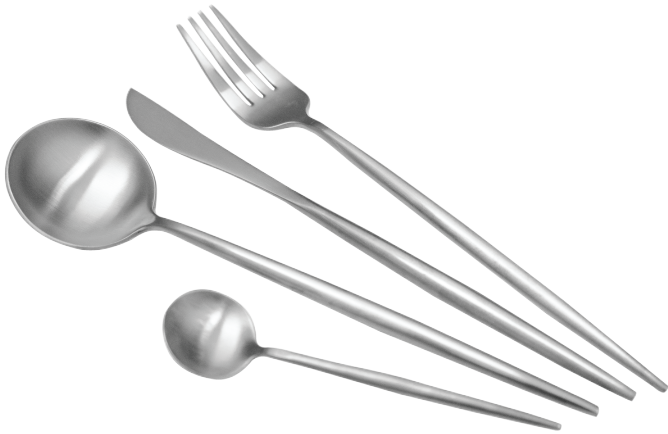

POMPEI

MATT DB9027

BLACK MATT DB9027-BLK

Item no	Description	Spec.	Length	Weight approx
DB9111TBK	DINNER KNIFE	1.5mm/420	220 mm	60g
DB9111TBS	DINNER SPOON	4.9mm/304	213 mm	70.2g
DB9111TBF	DINNER FORK	2.6mm/304	218 mm	58.5g
DB9111DSK	DESSERT KNIFE	1.5mm/420	200 mm	42g
DB9111DSF	DESSERT FORK	2.3mm/304	192 mm	39.9g
DB9111DSS	DESSERT SPOON	4mm/304	190 mm	52g
DB9111TSP	TEA SPOON	3mm/304	126 mm	18.6g
DB9111CKF	CAKE FORK	2mm/304	130 mm	15.9g
DB9111ICS	ICE SPOON	3mm/304	193 mm	32.3g

Item no	Description	Spec.	Length	Weight approx
DB9411TBK	DINNER KNIFE	1.5mm/420	220 mm	60g
DB9411TBS	DINNER SPOON	4.9mm/304	213 mm	70.2g
DB9411TBF	DINNER FORK	2.6mm/304	218 mm	58.5g
DB9411DSK	DESSERT KNIFE	1.5mm/420	200 mm	42g
DB9411DSF	DESSERT FORK	2.3mm/304	192 mm	39.9g
DB9411DSS	DESSERT SPOON	4mm/304	190 mm	52g
DB9411TSP	TEA SPOON	3mm/304	126 mm	18.6g
DB9411CKF	CAKE FORK	2mm/304	130 mm	15.9g
DB9411ICS	ICE SPOON	3mm/304	193 mm	32.3g

Aerodynamic and ultra-modern European flatware transitions from sculptural heads to slender tapered handles in gleaming stainless steel.