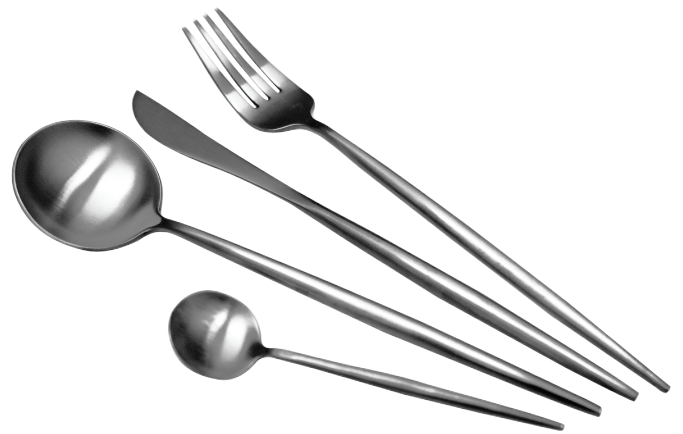

POMPEI

MATT DB9027

BLACK MATT DB9027-BLK

Item no	Description	Spec.	Length	Weight approx
DB9111TBK	DINNER KNIFE	1.5mm/420	220 mm	60g
DB9111TBS	DINNER SPOON	4.9mm/304	213 mm	70.2g
DB9111TBF	DINNER FORK	2.6mm/304	218 mm	58.5g
DB9111DSK	DESSERT KNIFE	1.5mm/420	200 mm	42g
DB9111DSF	DESSERT FORK	2.3mm/304	192 mm	39.9g
DB9111DSS	DESSERT SPOON	4mm/304	190 mm	52g
DB9111TSP	TEA SPOON	3mm/304	126 mm	18.6g
DB9111CKF	CAKE FORK	2mm/304	130 mm	15.9g
DB9111ICS	ICE SPOON	3mm/304	193 mm	32.3g

Item no	Description	Spec.	Length	Weight approx
DB9411TBK	DINNER KNIFE	1.5mm/420	220 mm	60g
DB9411TBS	DINNER SPOON	4.9mm/304	213 mm	70.2g
DB9411TBF	DINNER FORK	2.6mm/304	218 mm	58.5g
DB9411DSK	DESSERT KNIFE	1.5mm/420	200 mm	42g
DB9411DSF	DESSERT FORK	2.3mm/304	192 mm	39.9g
DB9411DSS	DESSERT SPOON	4mm/304	190 mm	52g
DB9411TSP	TEA SPOON	3mm/304	126 mm	18.6g
DB9411CKF	CAKE FORK	2mm/304	130 mm	15.9g
DB9411ICS	ICE SPOON	3mm/304	193 mm	32.3g

Aerodynamic and ultra-modern European flatware transitions from sculptural heads to slender tapered handles in gleaming stainless steel.