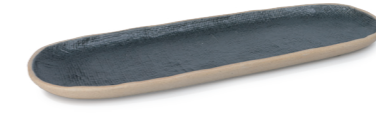

NIGHT & DAY

by Don Bellini

Made from finest porcelain, Night and Day offers two distinctive colors - Midnight Blue and Daybreak. Finished in a natural glaze for a water tight seal making this set perfect for any use at anytime. This glaze creates a non-porous layer making these sets virtually impermeable to liquid, stains, and odors. With its simple yet graceful contours, this set brings the classic form and modern aesthetic to life.

PASTA PLATE 10.5"
DB8210527
D 263mm
H 60mm

BREAD PLATE 6"
DB8110115
D 153mm
H 18mm

BREAD PLATE 6"
DB8210115
D 153mm
H 18mm

SALAD PLATE 8"
DB8110120
D 205mm
H 18mm

SALAD PLATE 8"
DB8210120
D 205mm
H 18mm

BOWL 6.25"
DB8120015
D 160mm
H 50mm

BOWL 6.25"
DB8220015
D 160mm
H 50mm

DINNER PLATE 10"
DB8110125
D 255mm
H 20mm

DINNER PLATE 10"
DB8210125
D 255mm
H 20mm

DINNER PLATE 11.5"
DB8110129
D 285mm
H 20mm

DINNER PLATE 11.5"
DB8210129
D 285mm
H 20mm

PLATTER 15"
DB8113038
L 383mm
W 150mm
H 20mm

PLATTER 15"
DB8213038
L 383mm
W 150mm
H 20mm

NIGHT & DAY
by Don Bellini

DEEP PLATE 7"
DB8110218
D 180mm
H 30mm

DEEP PLATE 7"
DB8210218
D 180mm
H 30mm

DEEP PLATE 9"
DB8110223
D 232mm
H 30mm