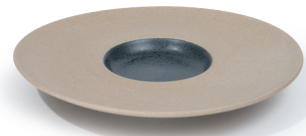

NIGHT & DAY

by Don Bellini

Made from finest porcelain, Night and Day offers two distinctive colors - Midnight Blue and Daybreak. Finished in a natural glaze for a water tight seal making this set perfect for any use at anytime. This glaze creates a non-porous layer making these sets virtually impermeable to liquid, stains, and odors. With its simple yet graceful contours, this set brings the classic form and modern aesthetic to life.

CONDIMENT DISH 3.5"
DB8160109
D 87mm
H 20mm

CONDIMENT DISH 3.5"
DB8260109
D 87mm
H 20mm

SHALLOW PASTA PLATE 10.6"
DB811527
D 270mm
H 35mm

SHALLOW PASTA PLATE 10.6"
DB821527
D 270mm
H 35mm

PASTA PLATE 10.5"
DB8110527
D 263mm
H 60mm

PASTA PLATE 10.5"
DB8210527
D 263mm
H 60mm

BREAD PLATE 6"
DB8110115
D 153mm
H 18mm

BREAD PLATE 6"
DB8210115
D 153mm
H 18mm

SALAD PLATE 8"
DB8110120
D 205mm
H 18mm

SALAD PLATE 8"
DB8210120
D 205mm
H 18mm

BOWL 6.25"
DB8120015
D 160mm
H 50mm

BOWL 6.25"
DB8220015
D 160mm
H 50mm

DINNER PLATE 10"
DB8110125
D 255mm
H 20mm

DINNER PLATE 10"
DB8210125
D 255mm
H 20mm

DINNER PLATE 11.5"
DB8110129
D 285mm
H 20mm

DINNER PLATE 11.5"
DB8210129
D 285mm
H 20mm