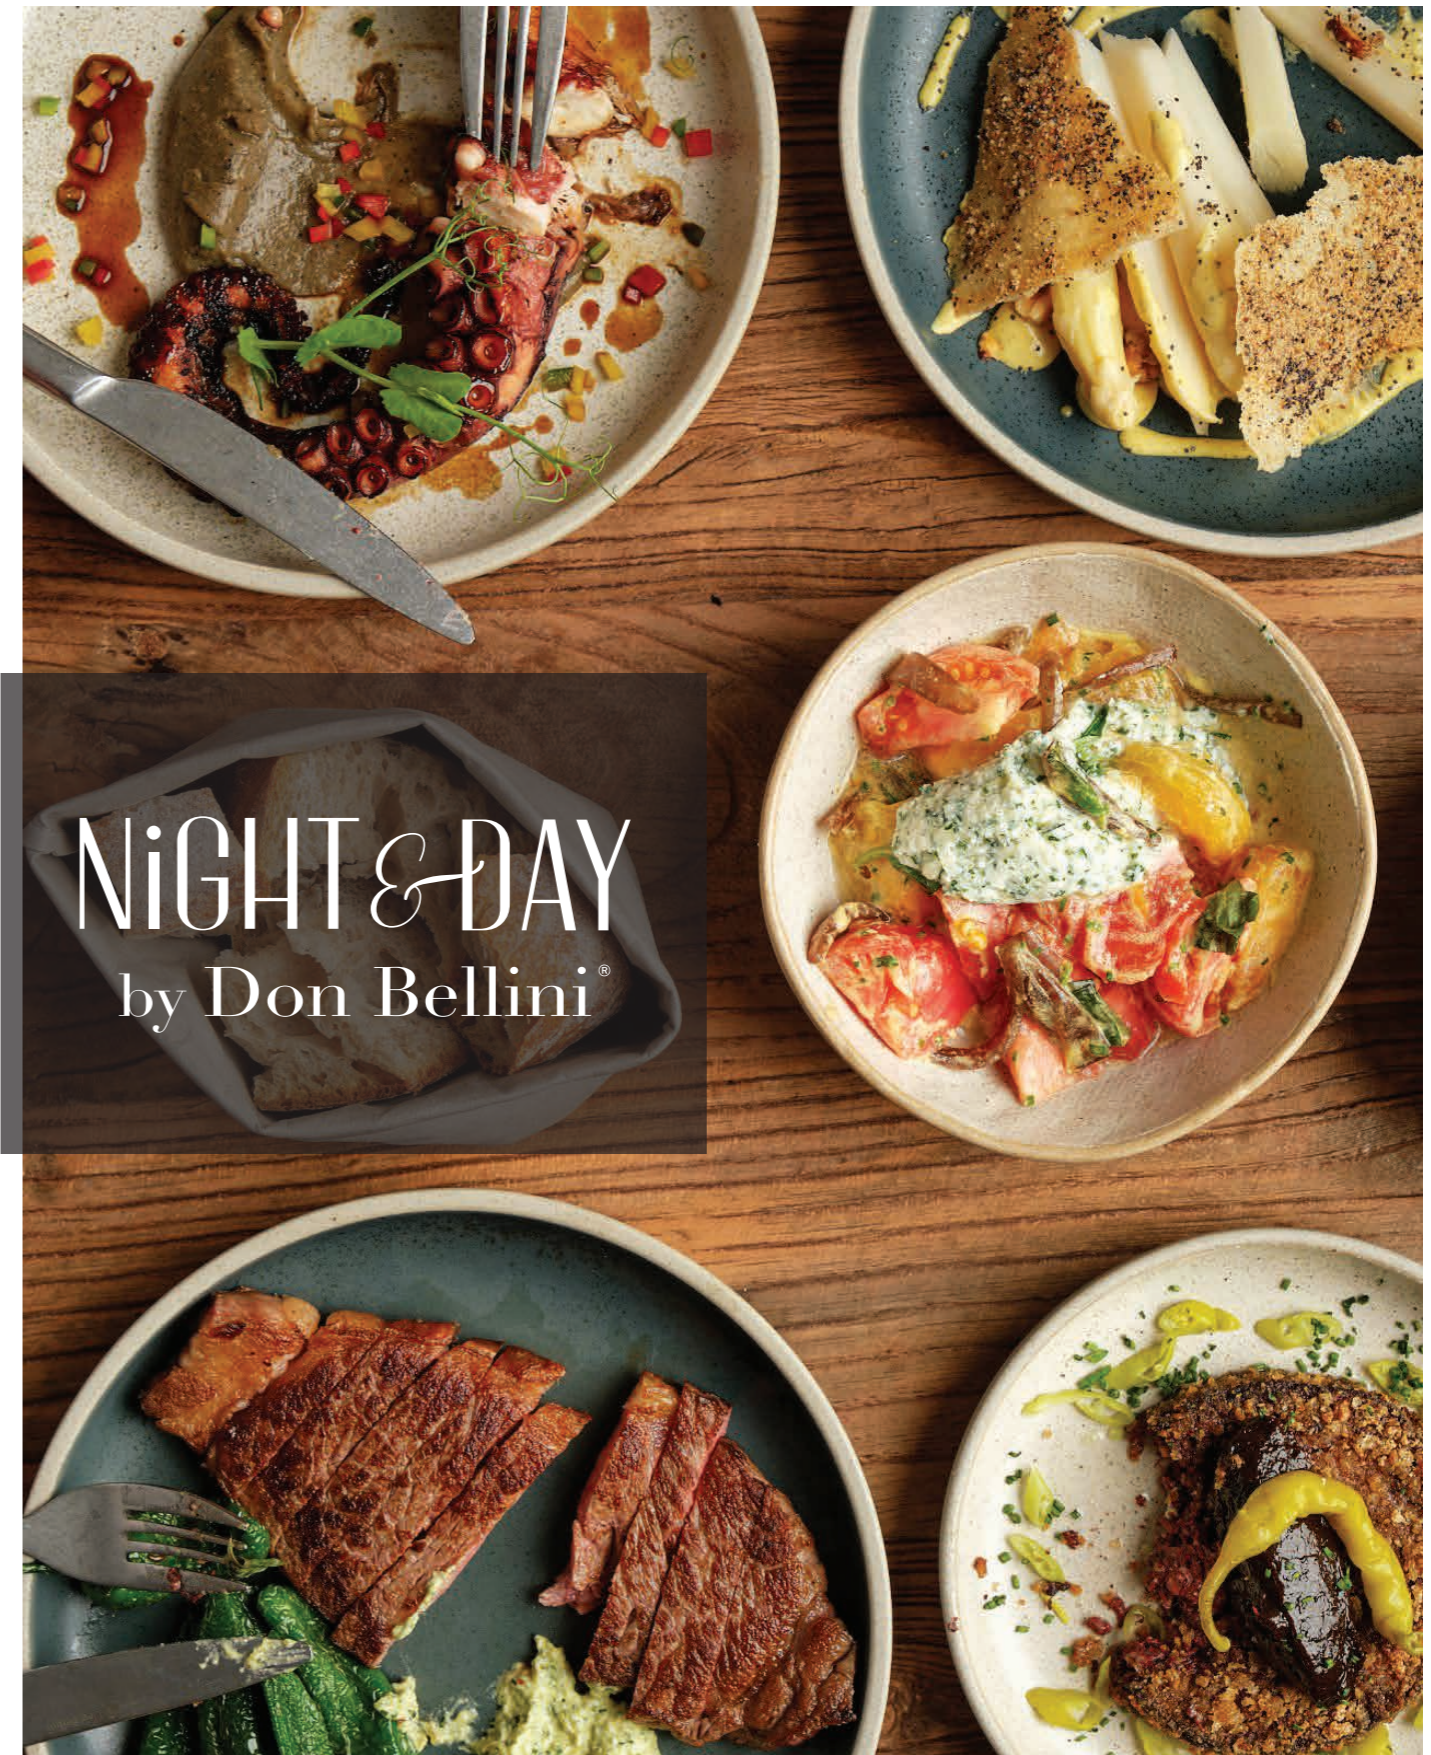

NIGHT & DAY
by Don Bellini®