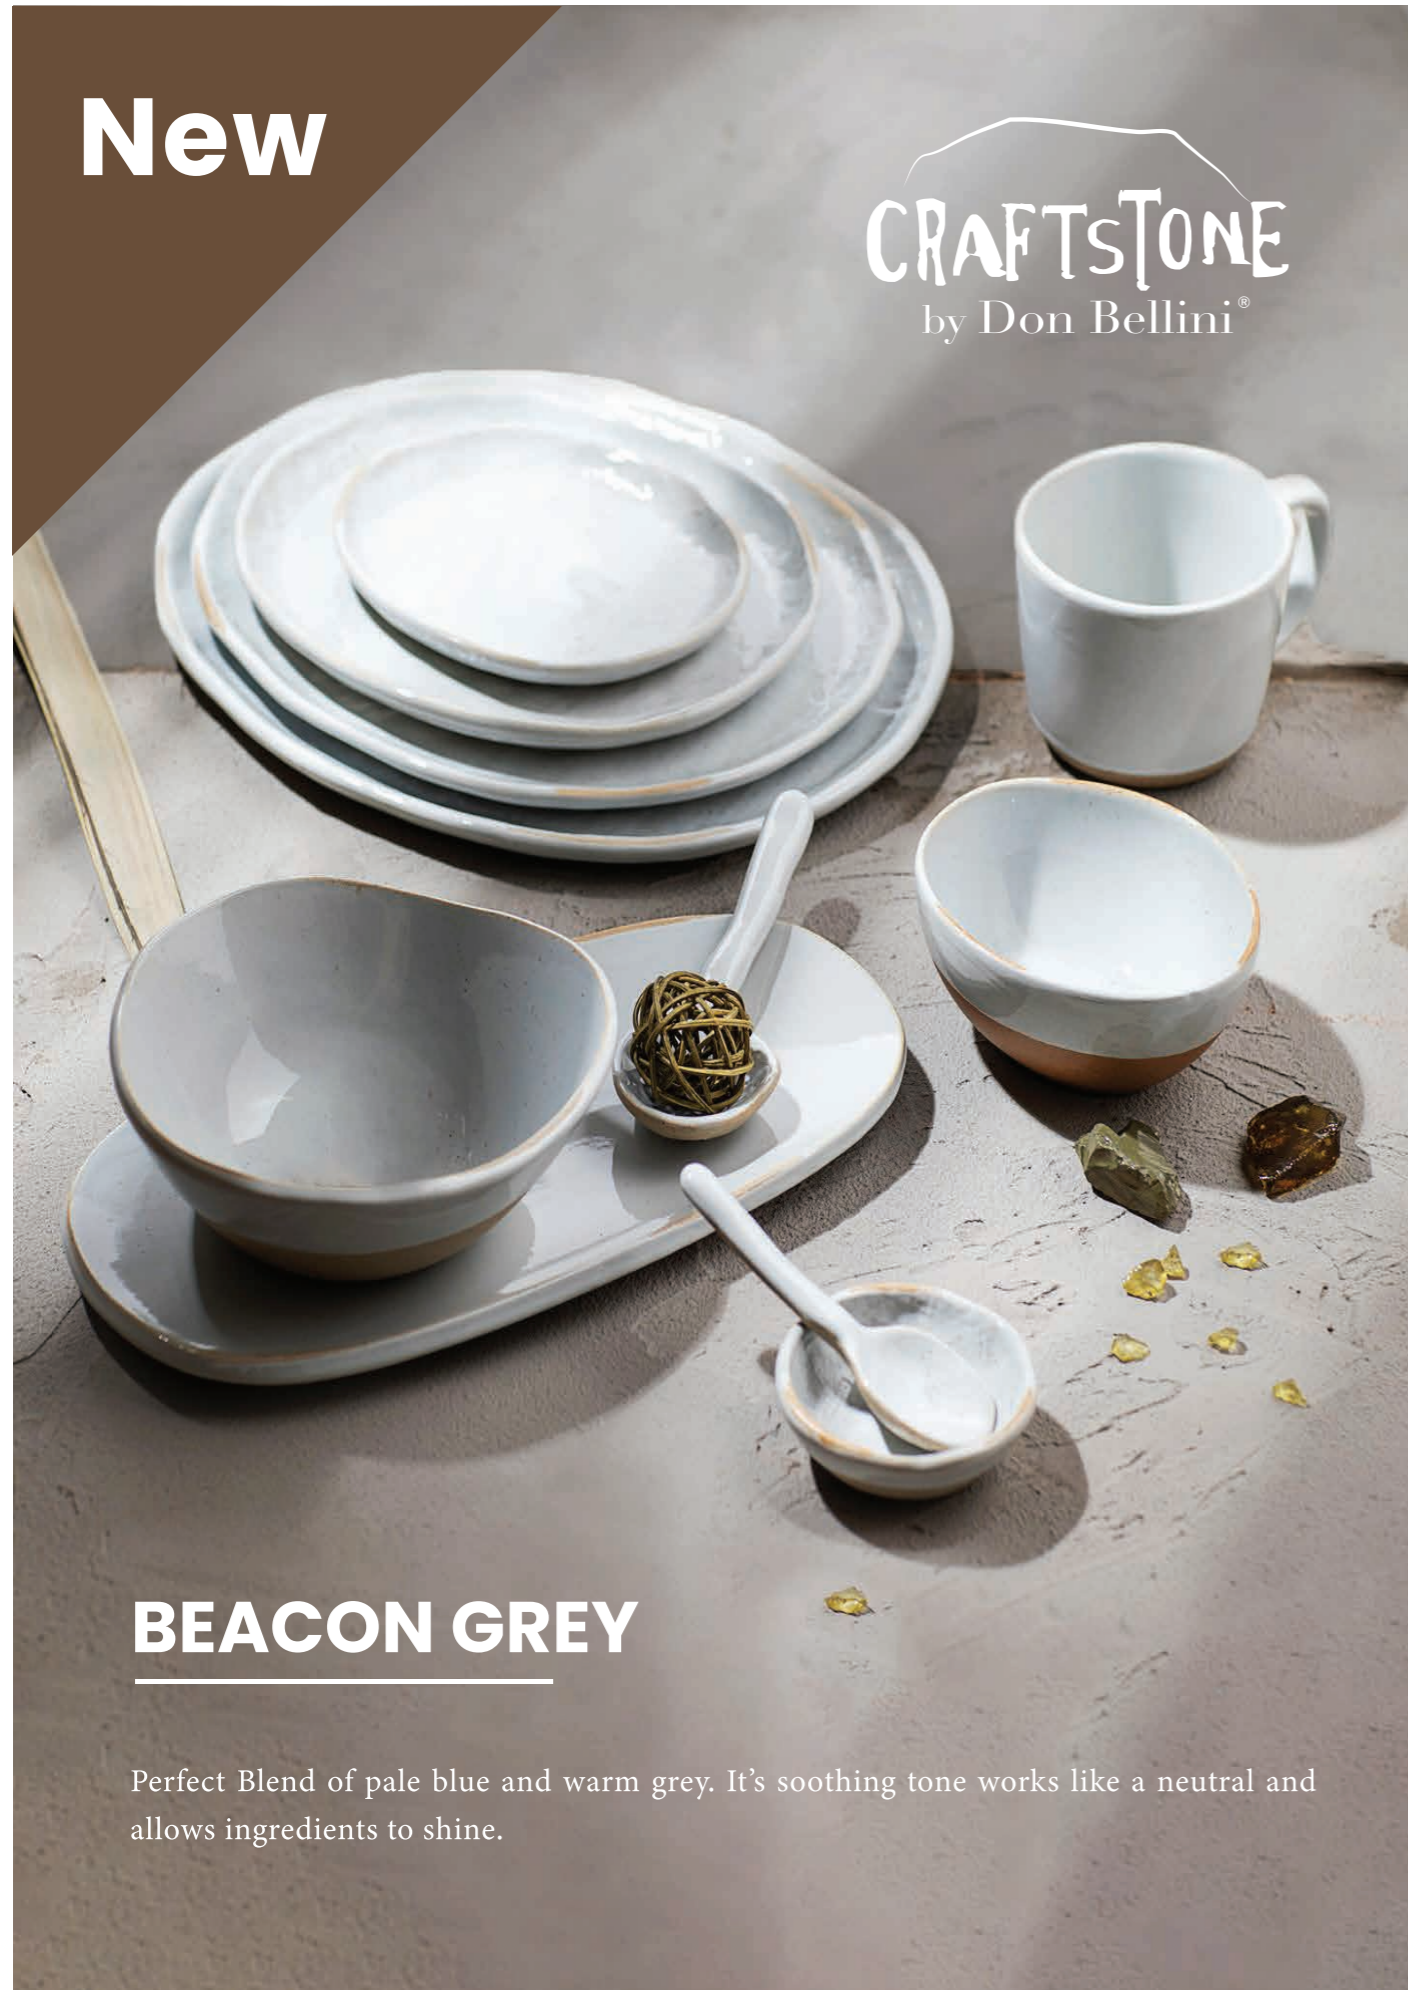

New

CRAFTSTONE
by Don Bellini®

BEACON GREY

Perfect Blend of pale blue and warm grey. It's soothing tone works like a neutral and allows ingredients to shine.